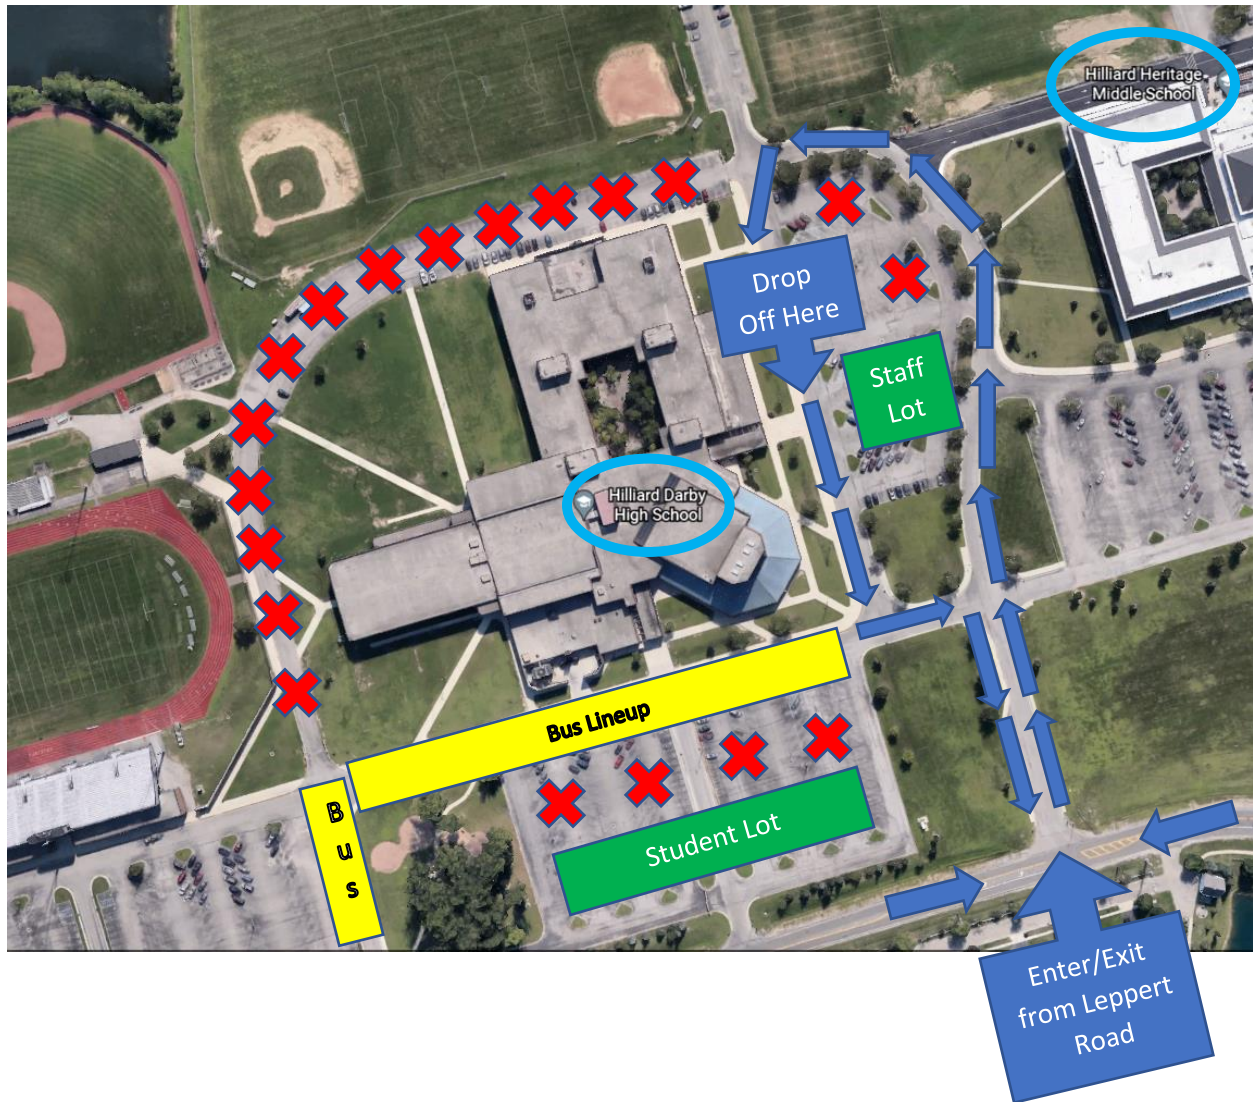

# PICK-UP and DROP-OFF MAP

## HILLIARD DARBY HIGH SCHOOL

**PLEASE DO NOT CUT THROUGH THE STAFF/VISITOR PARKING LOT WITH YOUR CAR!** We have staff, visitors and students walking through the parking lot to enter the building. Safety is our main priority!

**PLEASE DO NOT CUT THROUGH THE SERVICE ROAD BEHIND THE BUILDING!** The majority of our staff park behind the building. Last year we had numerous cars speeding and cutting through this back service road and had numerous close encounters with staff almost getting hit. We would much rather you pull into the stadium lot and drop off your student then drive behind the building. It is not that far of a walk!

**PLEASE DO NOT DROP OFF YOUR STUDENT ALONG THE CURB IN FRONT OF THE LEPPERT RD DOORS!** Reminder that we have busses constantly entering and leaving that area. Most importantly our student drivers and bus riders are walking into the building from the student parking lot area. Again, safety is our first priority and the less traffic in those areas the better.