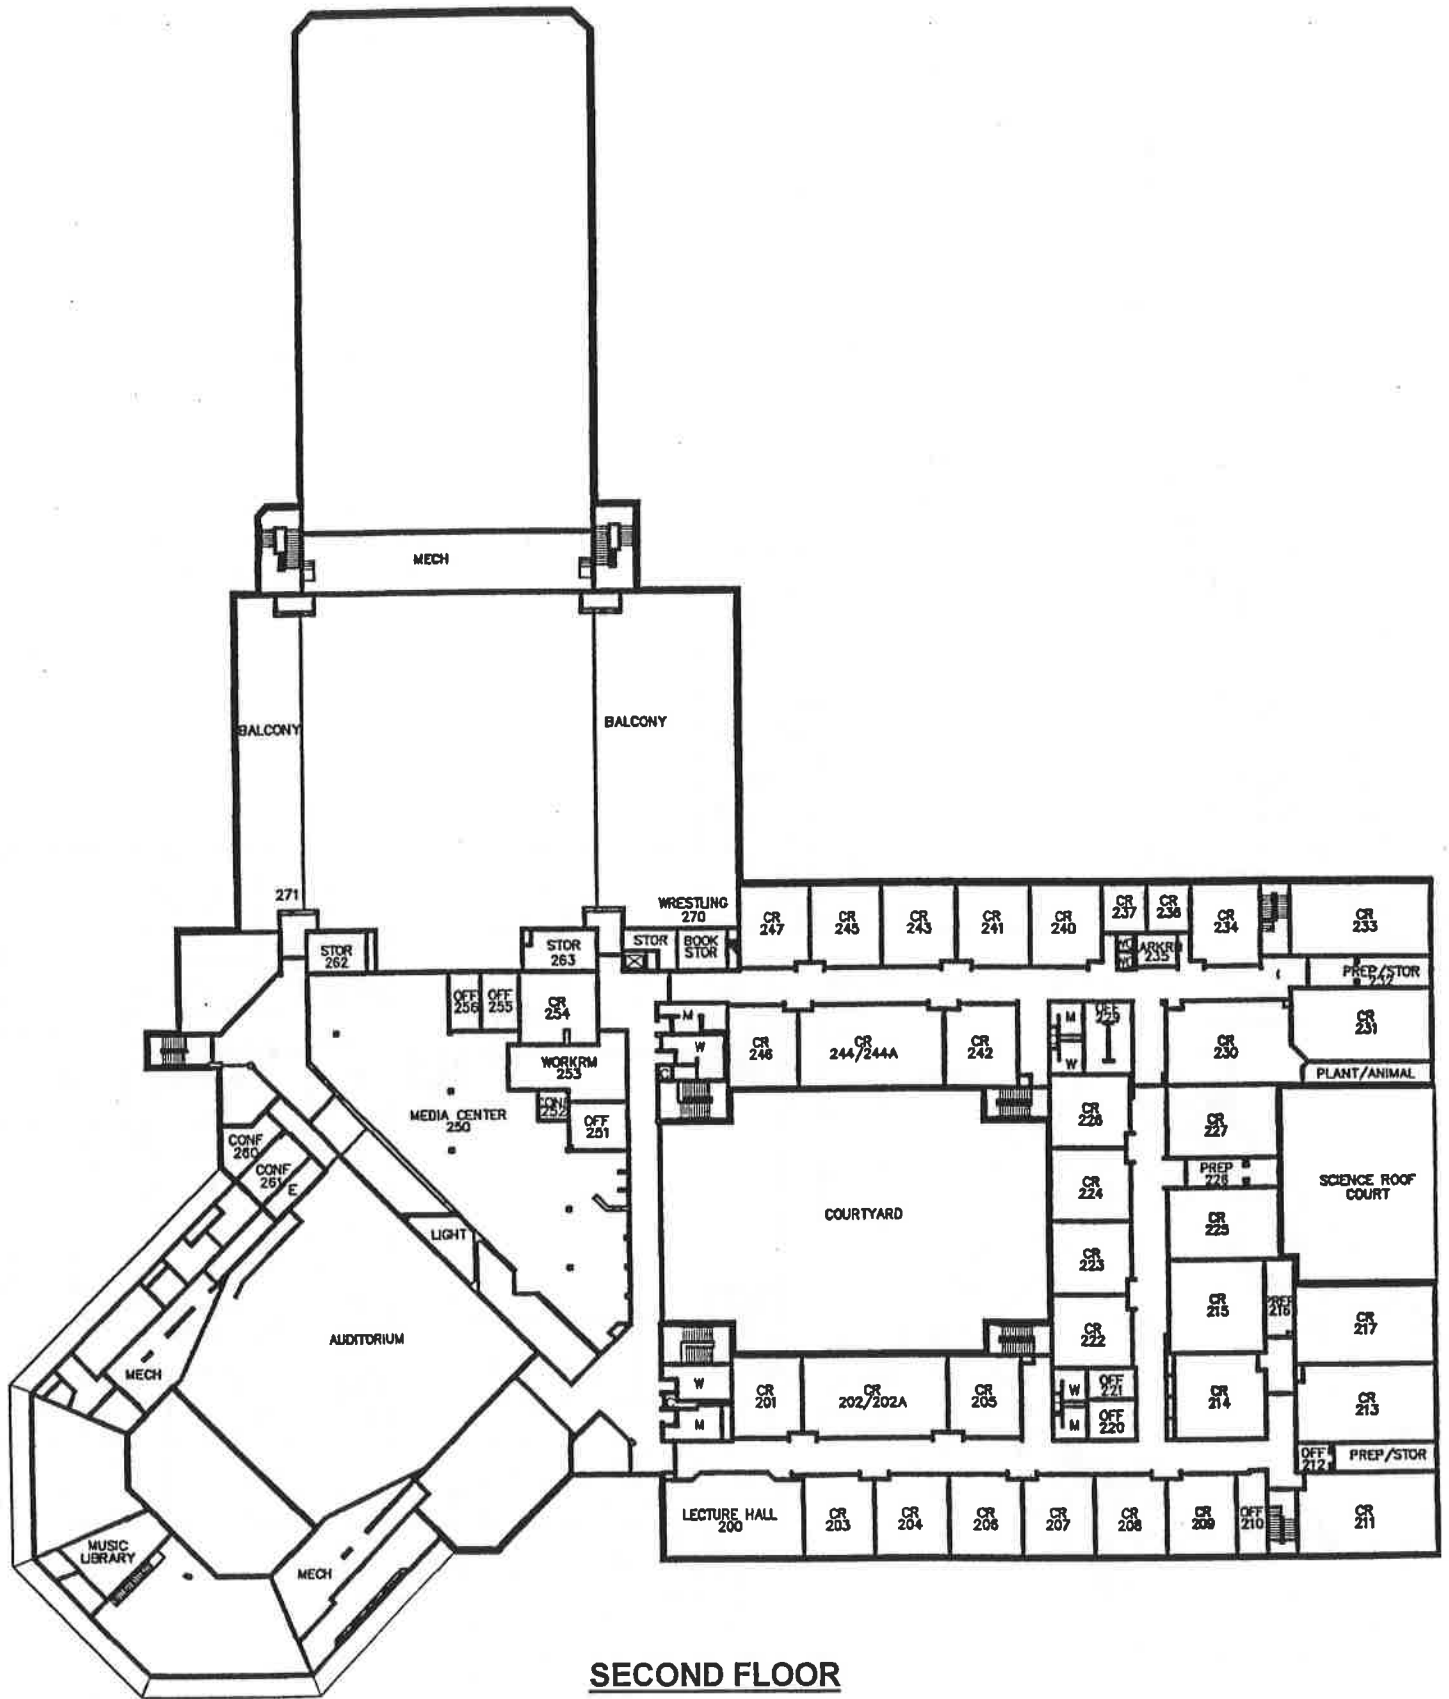

Hilliard Darby High School