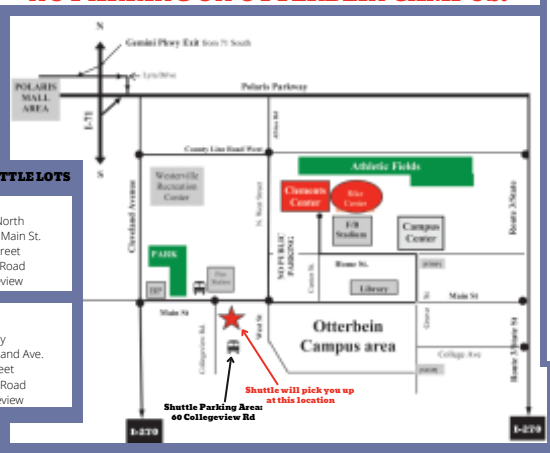

Pennsylvania

Allegheny College
Bucknell University
Chatham University
Dickinson College
Franklin and Marshall College
Gettysburg College
La Roche College
Lafayette College
Mercyhurst University
Penn State University
Point Park University
Robert Morris University
Saint Joseph's University
Seton Hill University
Slippery Rock University
Thiel College
University of Pittsburgh
Villanova University(Midwest Office)
Washington & Jefferson College
Westminster College

South Carolina

Tennessee

Sewanee: The University of the South
Vanderbilt University
Baylor University
Vermont
University of Vermont
Virginia
Radford University
Roanoke College
Sweet Briar College
Virginia Tech

Washington DC

The Catholic University of America D.C.

West Virginia

NO PARKING ON OTTERBEIN CAMPUS!

DIRECTIONS TO SHUTTLELOTS

From I-270

From I-71

Columbus Suburban College Fair Parking Directions for Students & Families

Shuttles start operating at 12:30 pm.

Shuttle Parking at:
60 Collegeview Road
Westerville, OH 43081