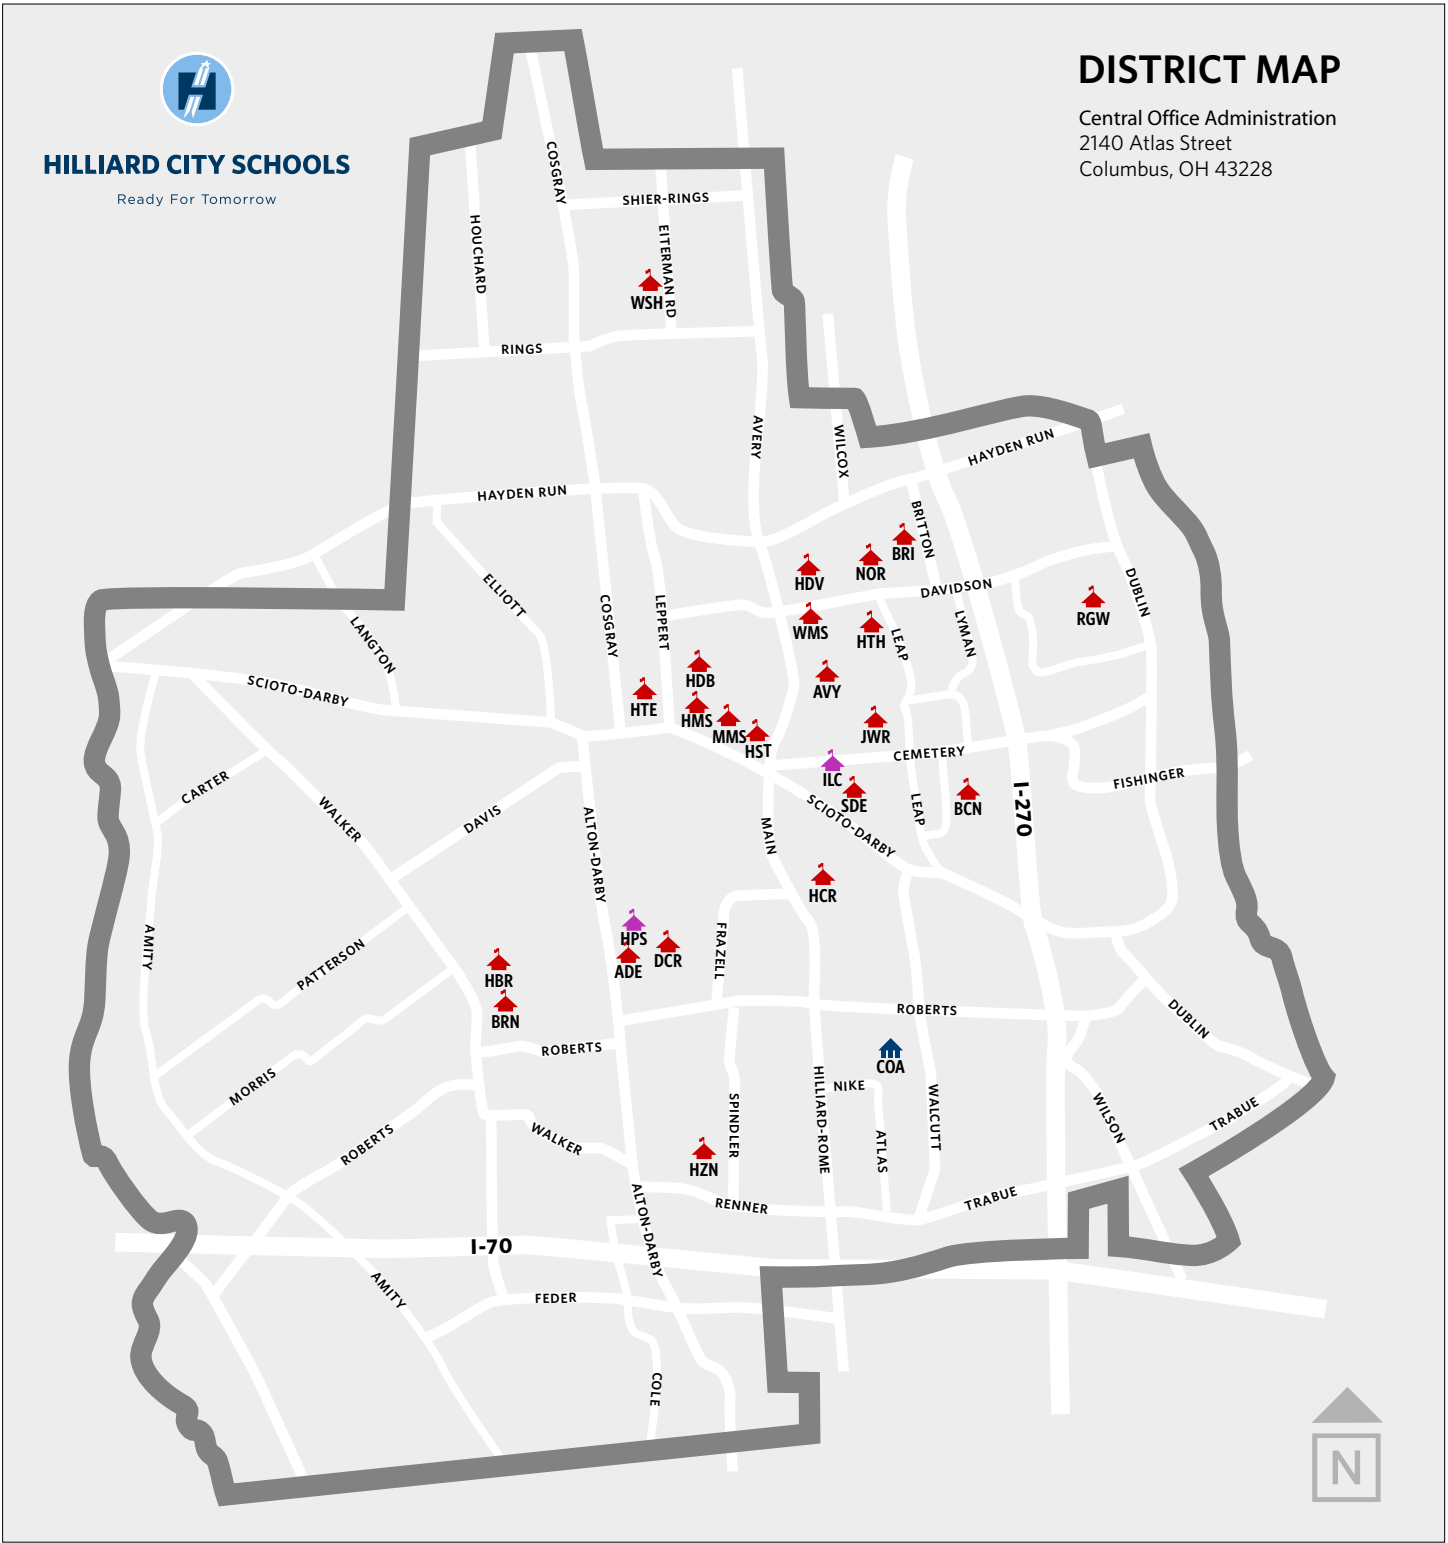

## DISTRICT MAP

Central Office Administration  
2140 Atlas Street  
Columbus, OH 43228

| ELEMENTARY K-5 |                   | SECONDARY 6-12 |                                 | OTHER      |                            |
|----------------|-------------------|----------------|---------------------------------|------------|----------------------------|
| <b>ADE</b>     | ALTON-DARBY       | <b>HZN</b>     | HILLIARD HORIZON                | <b>ILC</b> | INNOVATIVE LEARNING CENTER |
| <b>AVY</b>     | AVERY             | <b>HTE</b>     | HOFFMAN TRAILS                  | <b>HPS</b> | HCSD PRESCHOOL             |
| <b>BCN</b>     | BEACON            | <b>JWR</b>     | J.W. REASON                     |            |                            |
| <b>BRI</b>     | BRITTON           | <b>NOR</b>     | NORWICH                         |            |                            |
| <b>BRN</b>     | BROWN             | <b>RGW</b>     | RIDGEWOOD                       |            |                            |
| <b>DCR</b>     | DARBY CREEK       | <b>SDE</b>     | SCIOTO DARBY                    |            | <b>ADMINISTRATIVE</b>      |
| <b>HCR</b>     | HILLIARD CROSSING | <b>WSH</b>     | WASHINGTON                      | <b>COA</b> | CENTRAL OFFICE             |
|                |                   | <b>HST</b>     | HILLIARD STATION SIXTH GRADE    |            |                            |
|                |                   | <b>HTH</b>     | HILLIARD THARP SIXTH GRADE      |            |                            |
|                |                   | <b>HMS</b>     | HILLIARD HERITAGE MIDDLE SCHOOL |            |                            |
|                |                   | <b>MMS</b>     | HILLIARD MEMORIAL MIDDLE SCHOOL |            |                            |
|                |                   | <b>WMS</b>     | HILLIARD WEAVER MIDDLE SCHOOL   |            |                            |
|                |                   | <b>HDB</b>     | HILLIARD DARBY HIGH SCHOOL      |            |                            |
|                |                   | <b>HDV</b>     | HILLIARD DAVIDSON HIGH SCHOOL   |            |                            |
|                |                   | <b>HBR</b>     | HILLIARD BRADLEY HIGH SCHOOL    |            |                            |