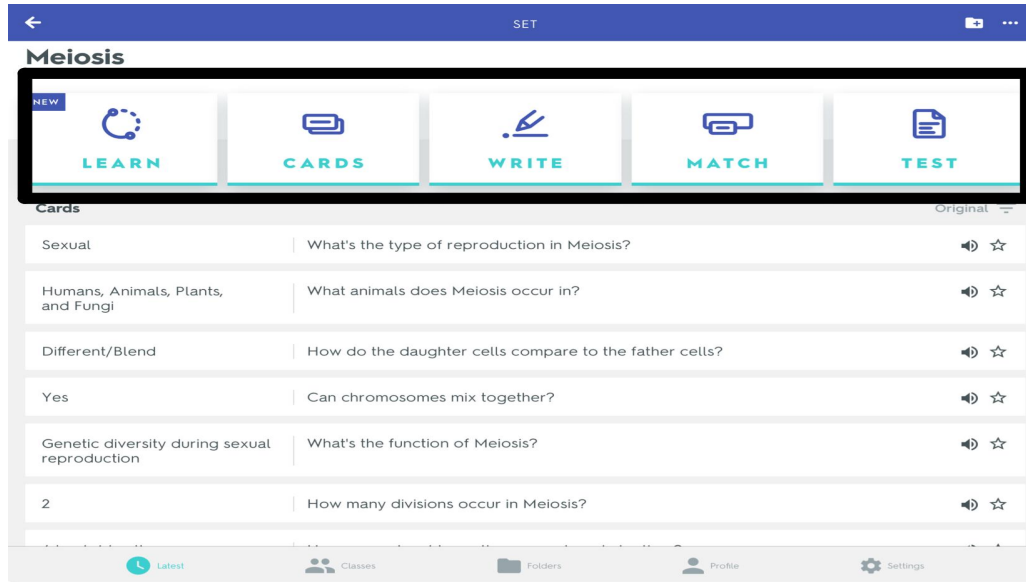

In order to get started making study guides you want to click on the “Create a new study set” tab.

LATEST ACTIVITY

Create a new study set

Second Step

Once you've selected the tab you can add your title with any terms and definitions you want.

 CREATE SET Done

TITLE

+ Description

TERM

DEFINITION

TERM

DEFINITION

(At the bottom of the page there is a plus sign which allows you to add more terms and definitions).

What do you do?

After you create all your study questions you will see a page with all them, and there will be different ways for you to study.

Different Ways to Study

Each of the study methods have something unique about them. The features you will find in the Test mode will be different from what you will see in the Match mode.