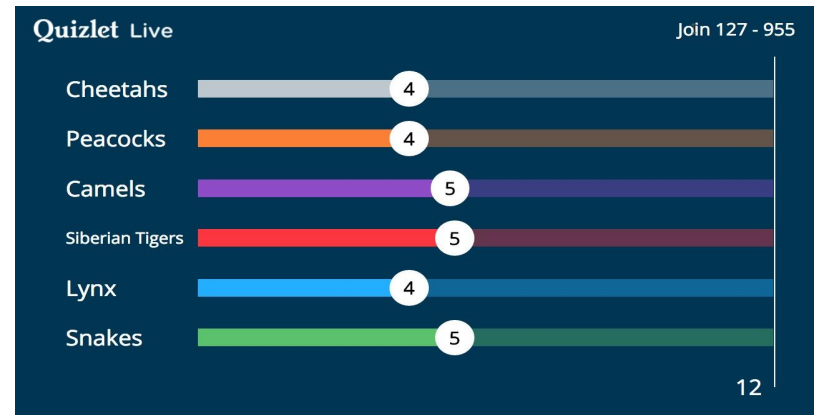

Whoever is running the game gets to see how every team is doing.