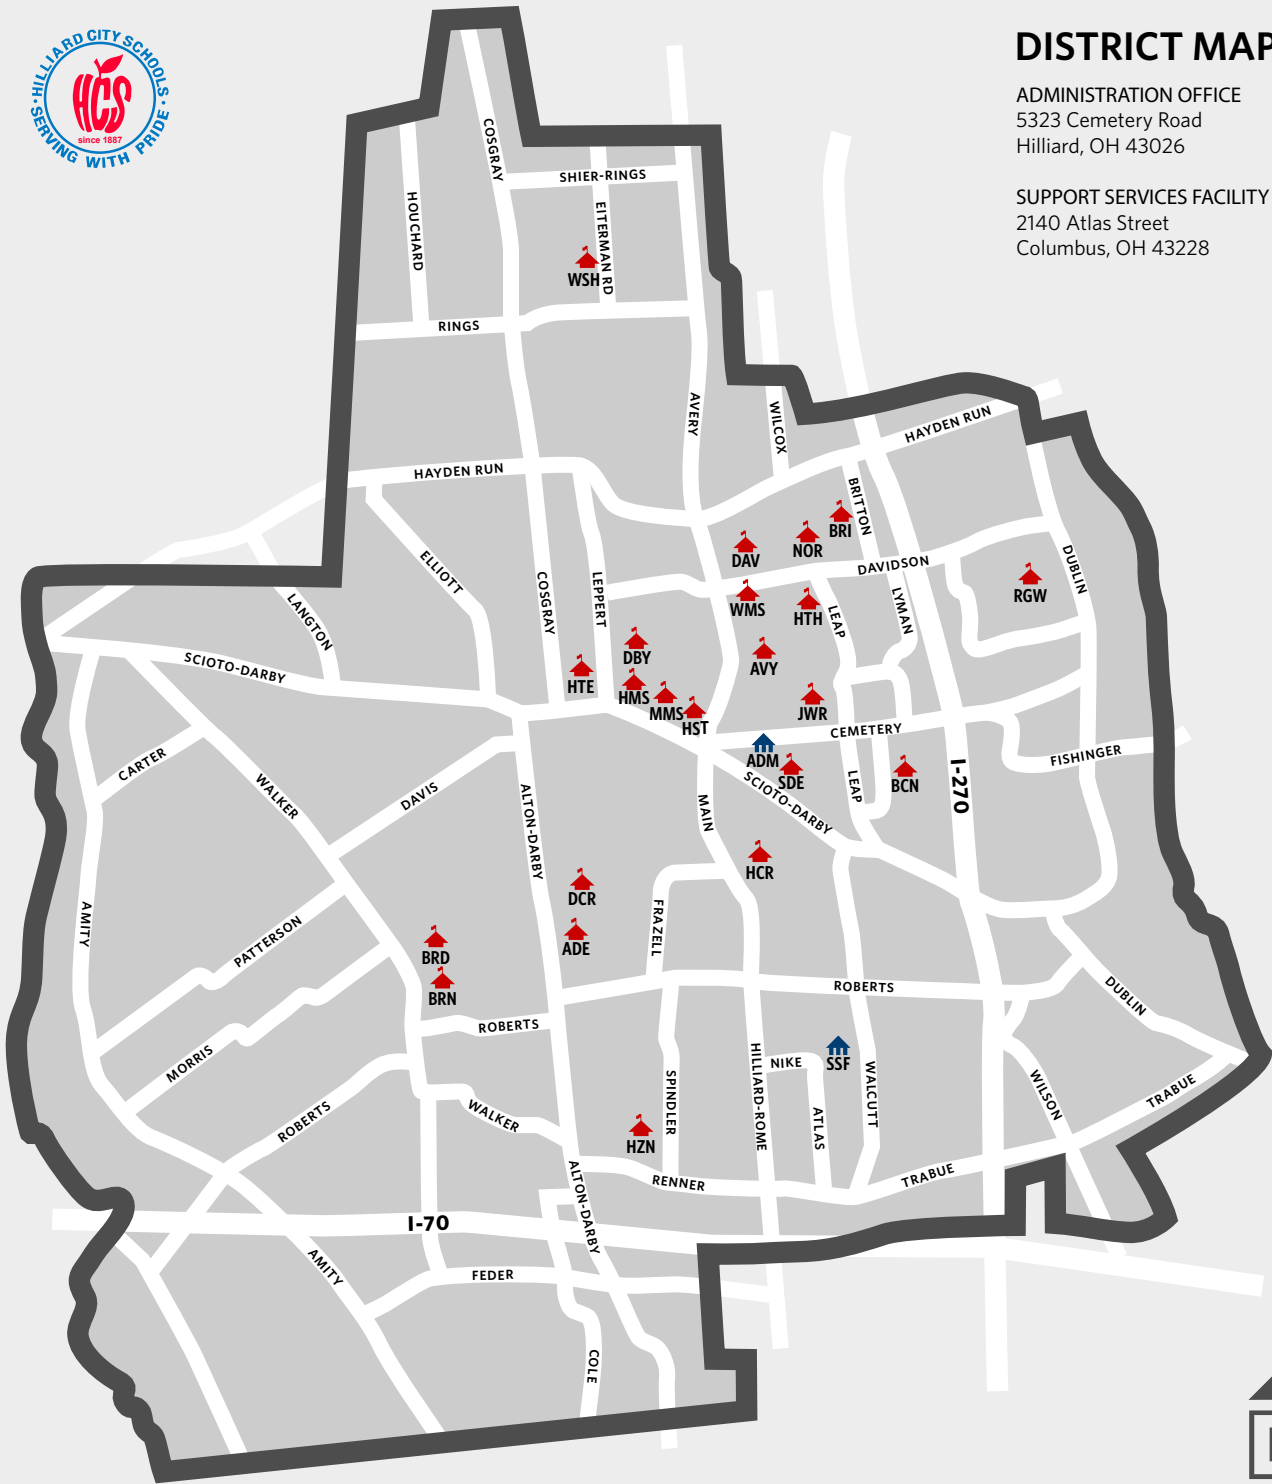

# DISTRICT MAP

ADMINISTRATION OFFICE  
5323 Cemetery Road  
Hilliard, OH 43026

SUPPORT SERVICES FACILITY  
2140 Atlas Street  
Columbus, OH 43228

 <b>ELEMENTARY K-5</b>		 <b>SECONDARY 6-12</b>		 <b>ADMINISTRATIVE</b>	
<b>ADE</b>	ALTON-DARBY	<b>HZN</b>	HILLIARD HORIZON	<b>ADM</b>	ADMINISTRATION OFFICE
<b>AVY</b>	AVERY	<b>HTE</b>	HOFFMAN TRAILS	<b>SSF</b>	SUPPORT SERVICES FACILITY
<b>BCN</b>	BEACON	<b>JWR</b>	J.W. REASON		
<b>BRI</b>	BRITTON	<b>NOR</b>	NORWICH		
<b>BRN</b>	BROWN	<b>RGW</b>	RIDGEWOOD		
<b>DCR</b>	DARBY CREEK	<b>SDE</b>	SCIOTO DARBY		
<b>HCR</b>	HILLIARD CROSSING	<b>WSH</b>	WASHINGTON		
		<b>HST</b>	HILLIARD STATION SIXTH GRADE		
		<b>HTH</b>	HILLIARD THARP SIXTH GRADE		
		<b>HMS</b>	HILLIARD HERITAGE MIDDLE SCHOOL		
		<b>MMS</b>	HILLIARD MEMORIAL MIDDLE SCHOOL		
		<b>WMS</b>	HILLIARD WEAVER MIDDLE SCHOOL		
		<b>DBY</b>	HILLIARD DARBY HIGH SCHOOL		
		<b>DAV</b>	HILLIARD DAVIDSON HIGH SCHOOL		
		<b>BRD</b>	HILLIARD BRADLEY HIGH SCHOOL(2009)		

**NOTE:** This map is used to give a rough portrayal of the Hilliard City School District boundaries. However, there are small pockets within the gray outline that are not within the boundaries of the Hilliard City School District. Please call the Operations Department, (614) 921-7013, for more detailed information.