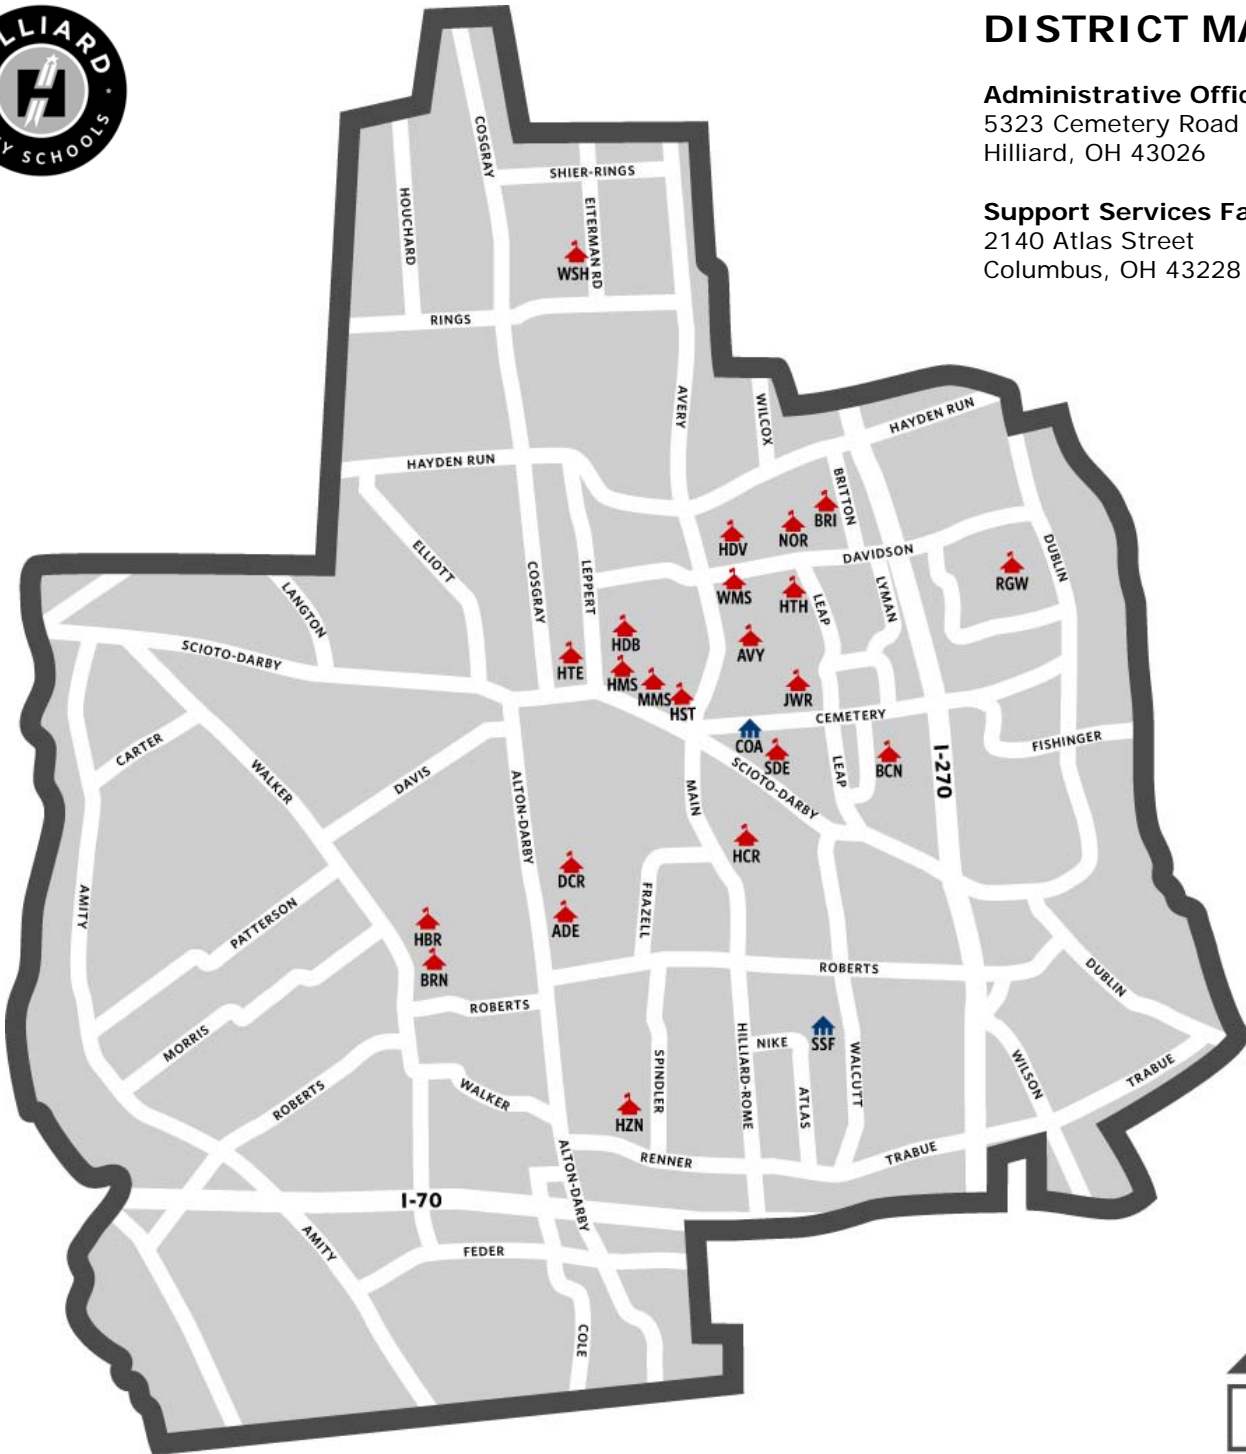

Mailing address for all Schools and Administration Office (unless otherwise noted): Hilliard 43026

School		Building Opens	Tardy Bell	Bus Dismissal	Walker Dismissal
Preschool	AM Session	8:30 AM	8:45 AM	11:15 AM	
	PM Session	12:30 PM	12:45 PM	3:15 PM	
Elementary Grades 1-5 (<i>except Alton Darby, Britton & Norwich</i>)		8:50 AM	9:05 AM	3:30 PM	3:35 PM
Kindergarten (<i>except Alton Darby, Britton & Norwich</i>)	AM Session	8:50 AM	9:05 AM	11:35 AM	11:40 AM
	PM Session	12:45 PM	1:00 PM	3:30 PM	3:35 PM
Alton Darby Grades 1-5		9:00 AM	9:15 AM	3:40 PM	3:45 PM
Alton Darby Kindergarten	AM Session	9:00 AM	9:15 AM	11:45 AM	11:50 AM
	PM Session	12:55 PM	1:10 PM	3:40 PM	3:45 PM
Britton Grades 1-5		8:55 AM	9:10 AM	3:35 PM	3:40 PM
Britton Kindergarten	AM Session	8:55 AM	9:10 AM	11:40 AM	11:45 AM
	PM Session	12:50 PM	1:05 PM	3:35 PM	3:40 PM
Norwich Grades K-5 (<i>K is Full Day Everyday</i>)		9:05 AM	9:20 AM	3:45 PM	3:50 PM
Hilliard Station Sixth Grade		7:30 AM	7:35 AM	2:20 PM	
Hilliard Tharp Sixth Grade		7:25 AM	7:30 AM	2:15 PM	
Hilliard Heritage & Hilliard Memorial Middle Schools		7:20 AM	7:30 AM	2:10 PM	
Hilliard Weaver Middle School		7:40 AM	7:50 AM	2:30 PM	
Hilliard Bradley & Hilliard Darby High Schools		7:25 AM	7:45 AM	2:37 PM	
Hilliard Davidson High School		7:30 AM	7:40 AM	2:48 PM	

DISTRICT MAP

Administrative Office
5323 Cemetery Road
Hilliard, OH 43026

Support Services Facility
2140 Atlas Street
Columbus, OH 43228

ELEMENTARY K-5

ADE Alton Darby	HZN Hilliard Horizon
AVY Avery	HTE Hoffman Trails
BCN Beacon	JWR J.W. Reason
BRT Britton	NOR Norwich
BRN Brown	RGW Ridgewood
DCR Darby Creek	SDE Scioto Darby
HCR Hilliard Crossing	WSH Washington