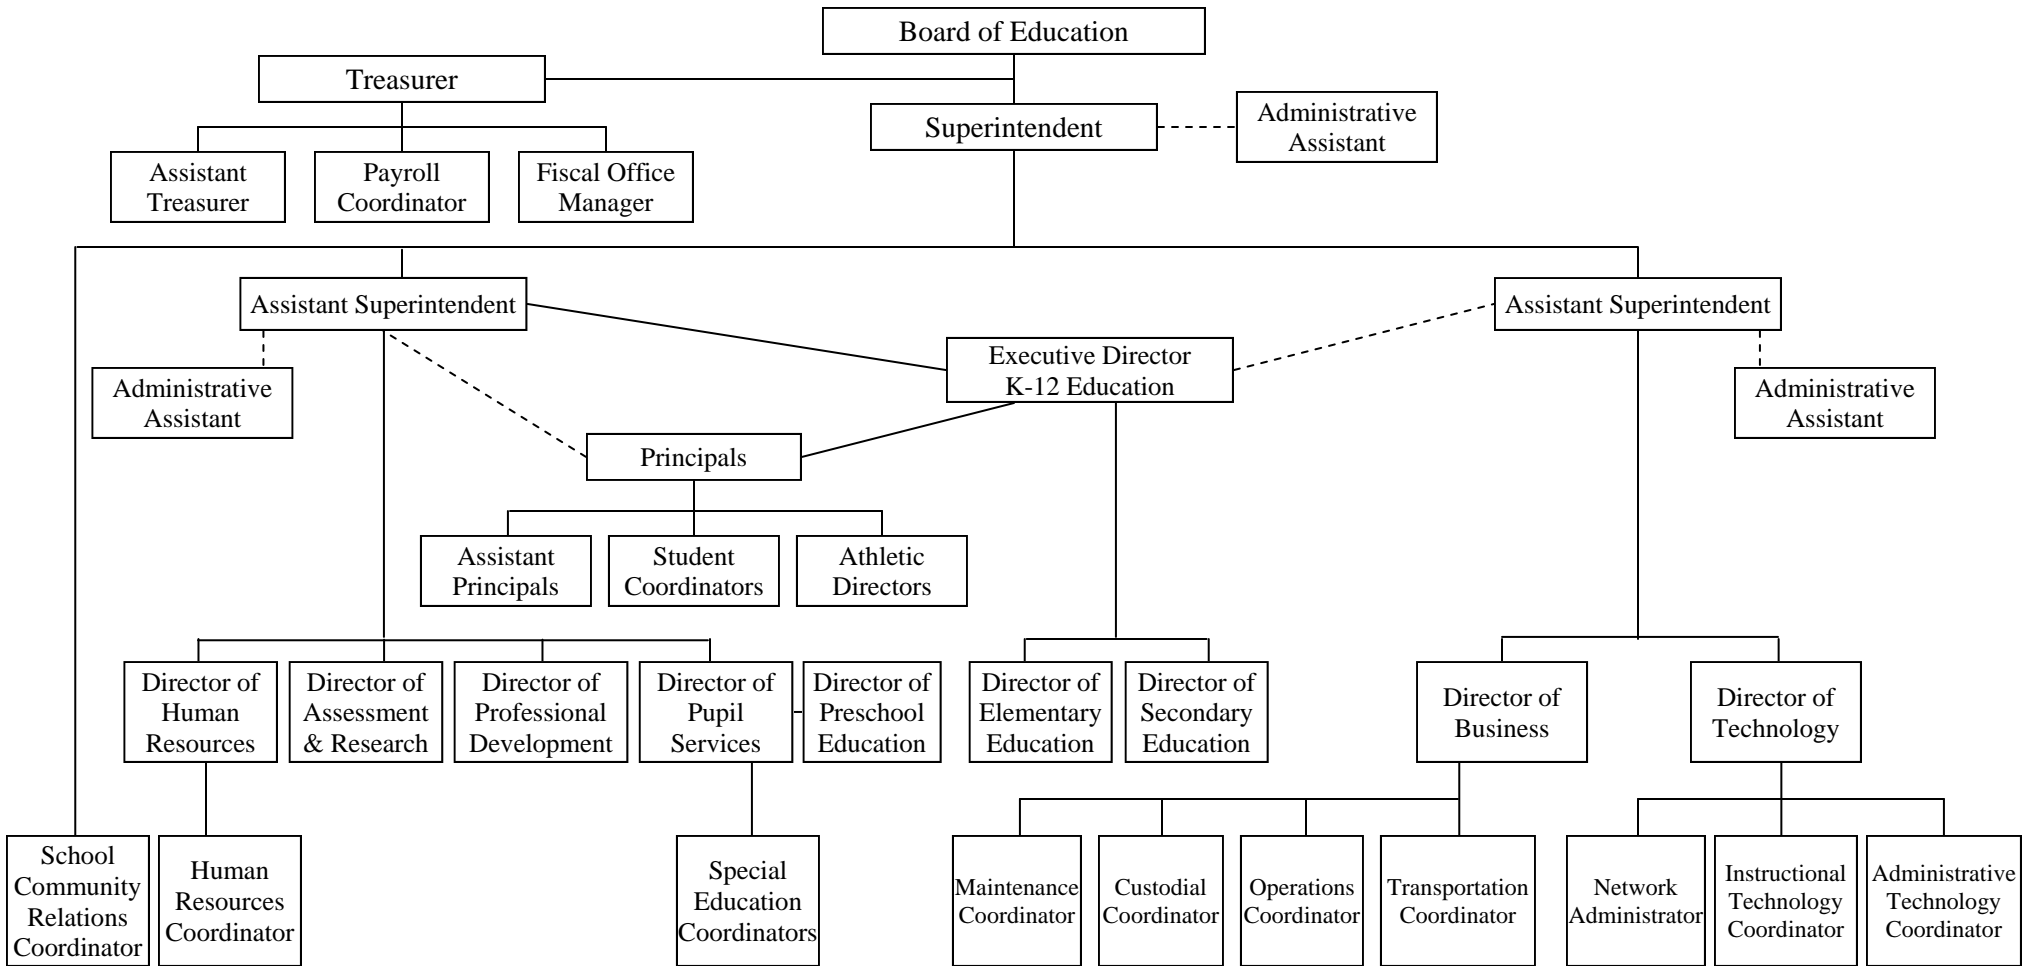

ORGANIZATIONAL CHART

- [Adoption date: August 14, 2001]
- [Re-adoption date: July 26, 2004]
- [Re-adoption date: January 24, 2005]
- [Re-adoption date: January 22, 2007]
- [Re-adoption date: April 27, 2009]
- [Re-adoption date: December 14, 2009]
- [Re-adoption date: February 13, 2012]

CROSS REF.: CCB, Line and Staff Relations